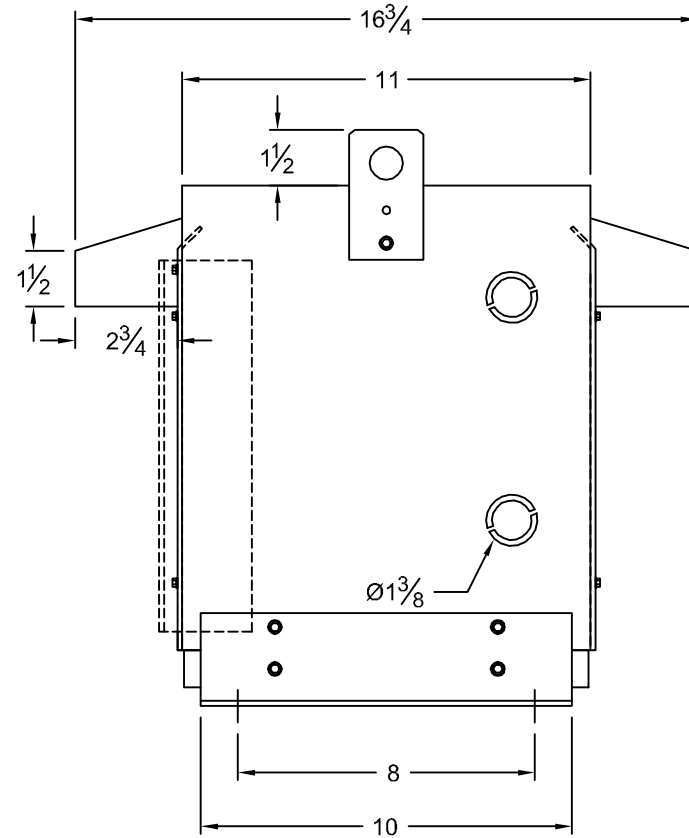

FRONT VIEW

SIDE VIEW

CSA ENCLOSURE:

- TYPE 3R (NEMA 3R)
- INDOOR/OUTDOOR VENTILATED
- ASA 61 GREY
- FLOOR/WALL MOUNTING

REV.	REMARKS	BY:	DATE:
REX MANUFACTURING		REX MANUFACTURING	
<small>DIVISION OF TRANSFACTOR INDUSTRIES INC.</small>		<small>DIVISION OF TRANSFACTOR INDUSTRIES INC.</small>	
DRAWN BY: AP		DATE: JUNE 24, 2008	
CHECKED BY: V.S.		DATE: JUNE 24, 2008	
TITLE: ENCLOSURE OUTLINE		TITLE: ENCLOSURE OUTLINE	
SIZE # 2		SIZE # 2	
SCALE: N.T.S.	TYPE: NEMA 3R	DRAWING No:	