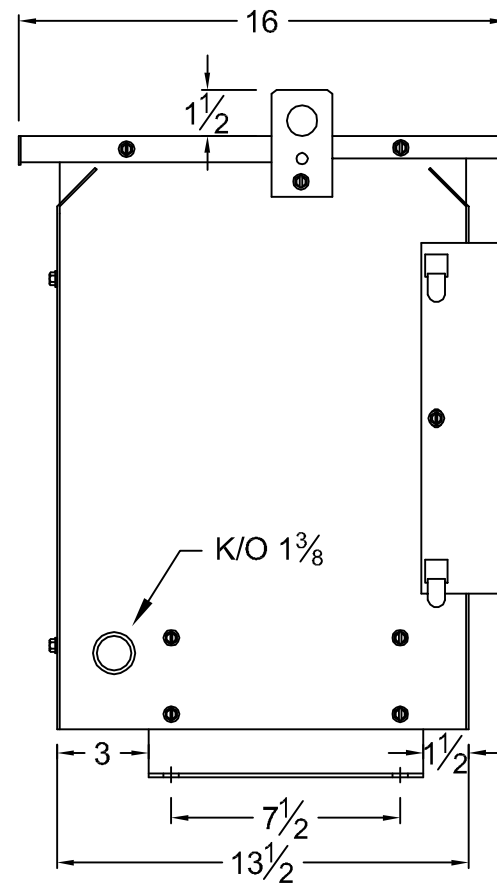

FRONT VIEW

SIDE VIEW

CSA ENCLOSURE:

- TYPE 3R (NEMA 3R)
- INDOOR/OUTDOOR VENTILATED
- PAINTED: ASA 61 GREY
- FLOOR/WALL MOUNTING

REV.	REMARKS	BY:	DATE:
 REX MANUFACTURING DIVISION OF TRANSFACTOR INDUSTRIES INC.			
DRAWN BY:	AP	DATE:	JAN.4, 2010
CHECKED BY:	V.S.	DATE:	JAN.4, 2010
TITLE: ENCLOSURE OUTLINE SIZE # 4			
SCALE:	N.T.S.	TYPE:	DRAWING No: