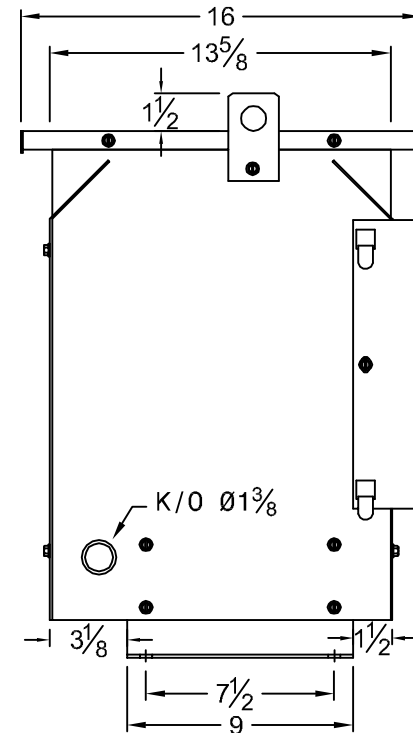

FRONT VIEW

SIDE VIEW

CSA ENCLOSURE:

- TYPE 3R (NEMA 3R)
- INDOOR/OUTDOOR VENTILATED
- PAINTED: ASA 61 GREY
- FLOOR/WALL MOUNTING

REV.	REMARKS	BY:	DATE:
 REX MANUFACTURING DIVISION OF TRANSFACTOR INDUSTRIES INC.			
DRAWN BY:	AP	DATE:	JAN.4, 2010
CHECKED BY:	V.S.	DATE:	JAN.4, 2010
TITLE: ENCLOSURE OUTLINE SIZE # 5			
SCALE:	N.T.S.	TYPE:	DRAWING No: