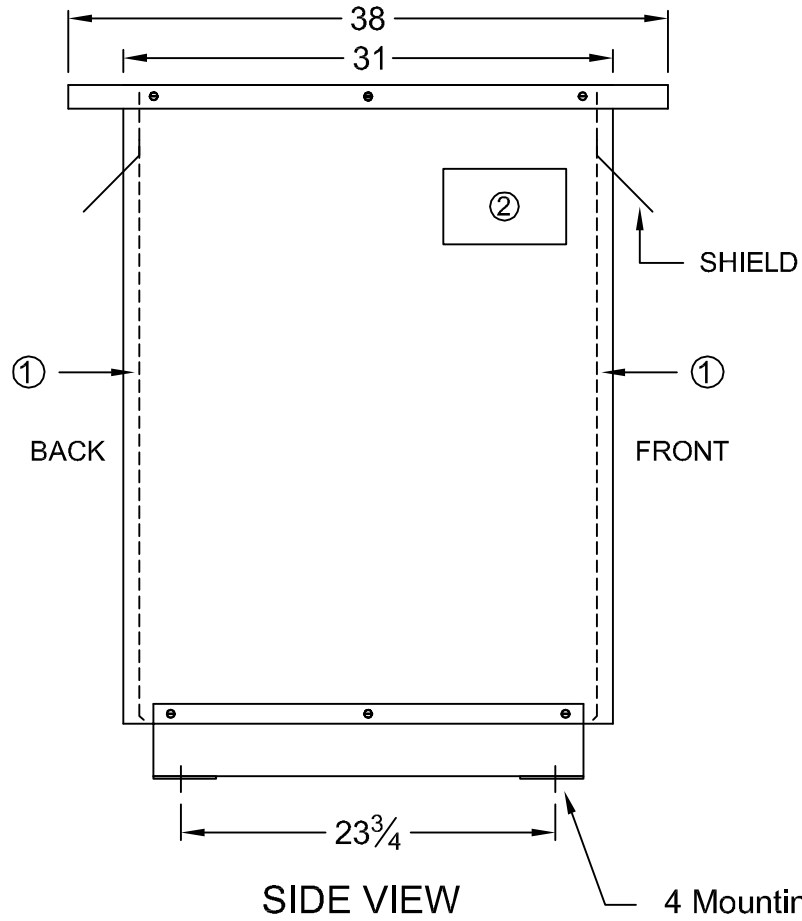

- ① -REMOVABLE PANELS FOR EASY ACCESS TO TERMINALS
- ② -NAME PLATE

REV.	REMARKS	BY:	DATE:
 REX MANUFACTURING DIVISION OF TRANSFACTOR INDUSTRIES INC.			
DRAWN BY:	AP	DATE:	NOV.11, 2009
CHECKED BY:	V.S.	DATE:	NOV.11, 2009
TITLE: Enc.#9			
SCALE:	N.T.S.	PO#:	DRAWING No: